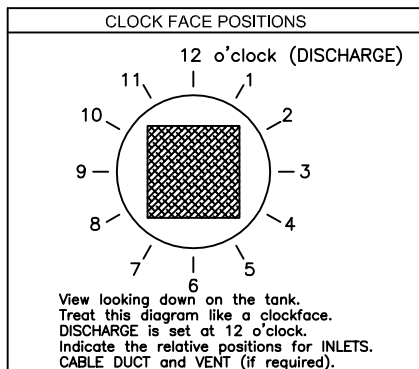

Twin Rigged 1000x1000

ACCESS COVER (CLEAR OPENINGS)		
LENGTH (mm)	WIDTH (mm)	TYPE
750	600	5 TONNE

KIOSK (SINGLE DOOR)		
LENGTH (mm)	WIDTH (mm)	HEIGHT (mm)
750	400	1250

FABRICATION SPECIFICATIONS				
ITEM	INDEX	DEPTH (mm)	DIAMETER (mm)	CLOCK FACE POSITION
Tank depth	A	1000		
Tank ϕ	B		1000	
Inlet	C1		110	
Inlet	C2			
Inlet	C3			
Inlet	C4			
Discharge	D	600	63/90	12
Cable duct			110	
Vent				