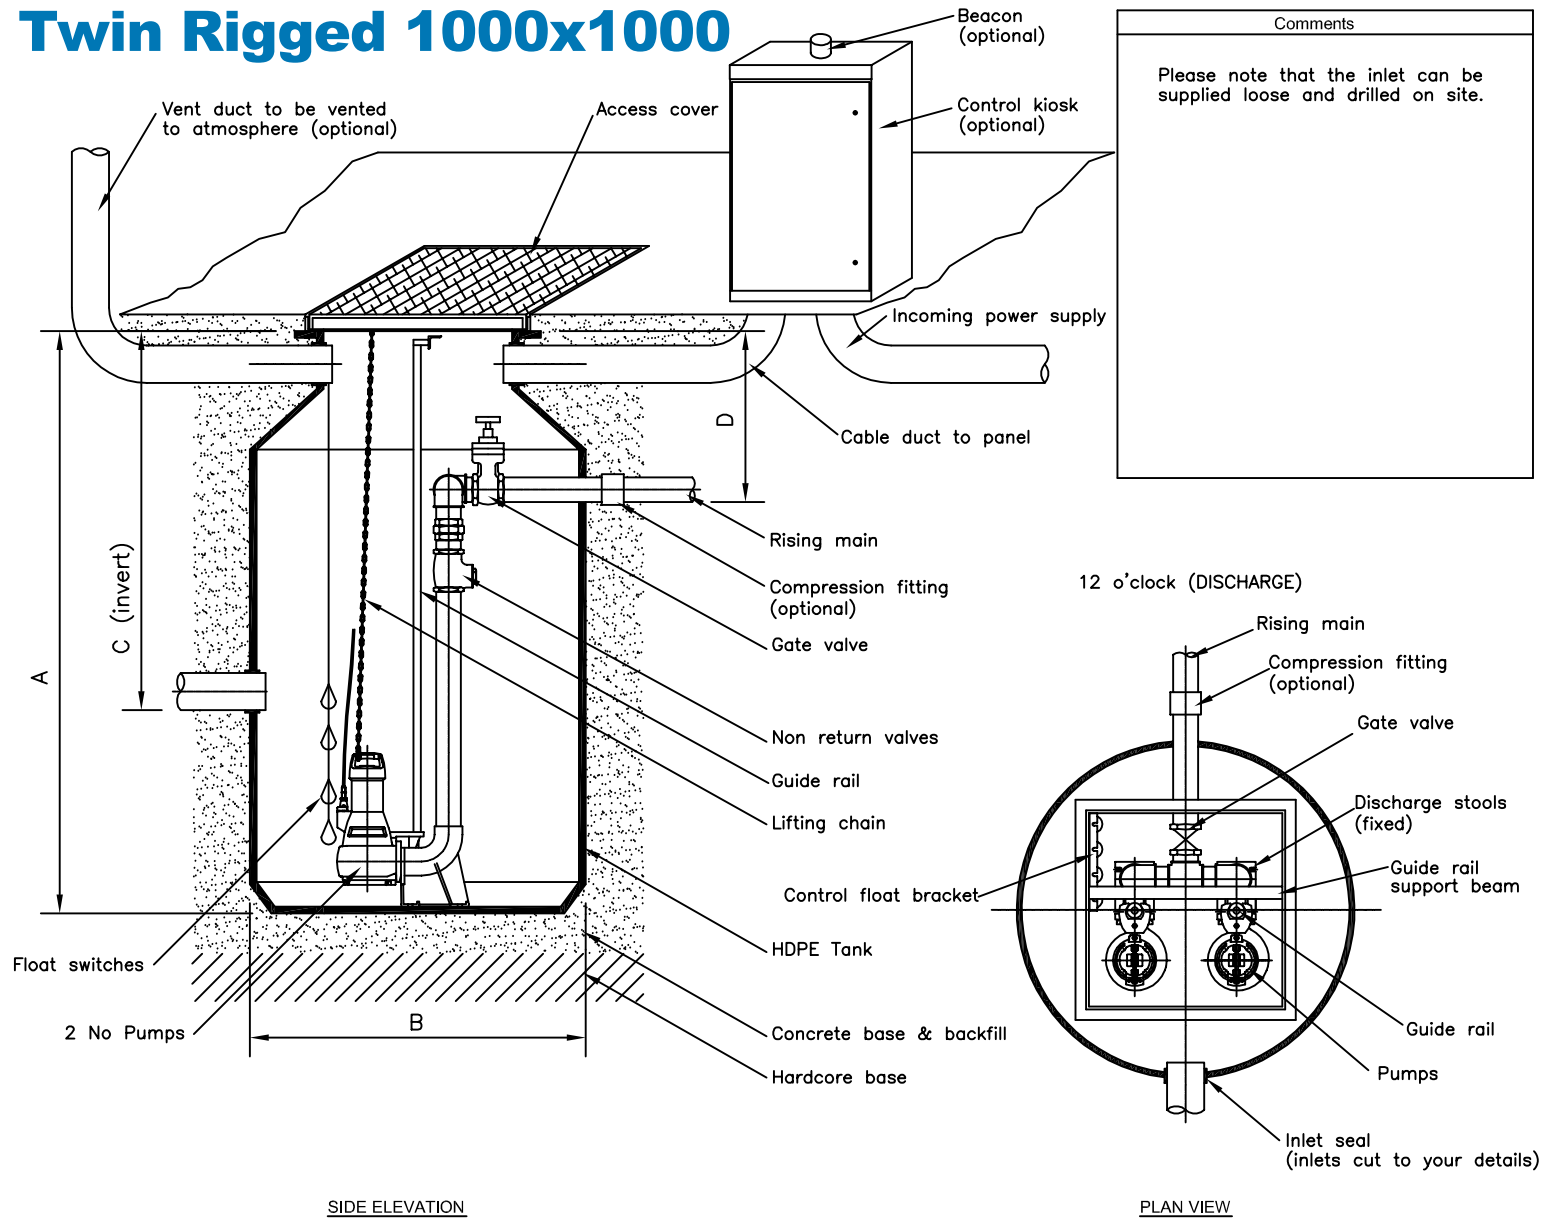

Twin Rigged 1000x1000

ACCESS COVER (CLEAR OPENINGS)		
LENGTH (mm)	WIDTH (mm)	TYPE
750	600	5 TONNE

KIOSK (SINGLE DOOR)		
LENGTH (mm)	WIDTH (mm)	HEIGHT (mm)
750	400	1250

FABRICATION SPECIFICATIONS				
ITEM	INDEX	DEPTH (mm)	DIAMETER (mm)	CLOCK FACE POSITION
Tank depth	A	1000		
Tank ϕ	B		1000	
Inlet	C1		110	
Inlet	C2			
Inlet	C3			
Inlet	C4			
Discharge	D	600	63/90	12
Cable duct			110	
Vent				

Comments

Please note that the inlet can be supplied loose and drilled on site.