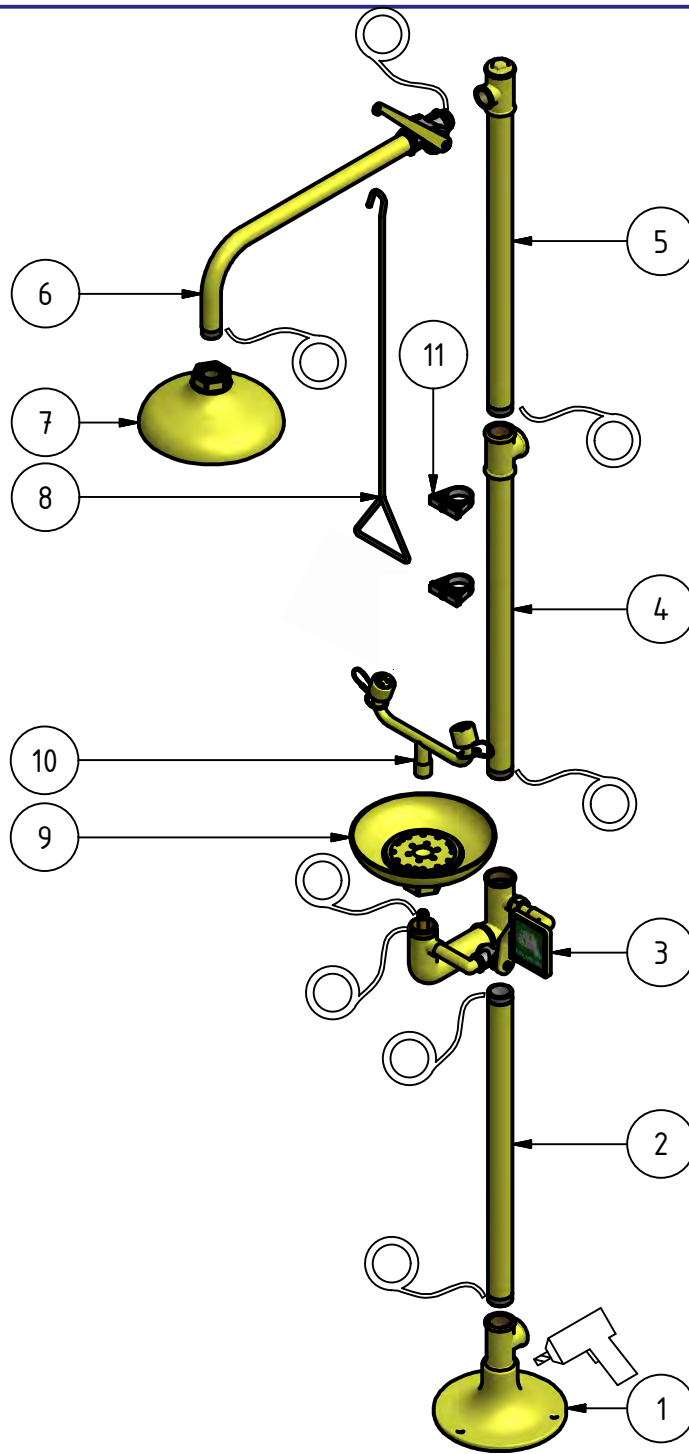

TOLERANCE IN GENERAL ISO 2768 - m

SCALE 1:20

MODEL: FSCS

PEDESTAL EMERGENCY SHOWER / EYEWASH, ABS BOWL / SHOWER HEAD

List of Parts

Part	Quantity	Model	Description
1	1	180030	SUPPORT BASE
2	1	864650	PIPE 1¼" x 650mm
3	1	180135	EYEWASH BLOCK ASSEMBLY
4	1	180125	PIPE 1¼" x 650mm + T 1¼"
5	1	180120	PIPE 1¼" x 650mm + T 1¼" x 1" + PLUG
6	1	180075	SHOWER ARM ASSEMBLY
7	1	190100	ABS SHOWER HEAD
8	1	190105	ACTIVATION ROD
9	1	190150	ABS PLASTIC BOWL
10	1	190136	EYEWASH ASSEMBLY
11	1	191007	FIXING KIT

MODEL: **FSCS**

PEDESTAL EMERGENCY SHOWER / EYEWASH, ABS BOWL / SHOWER HEAD