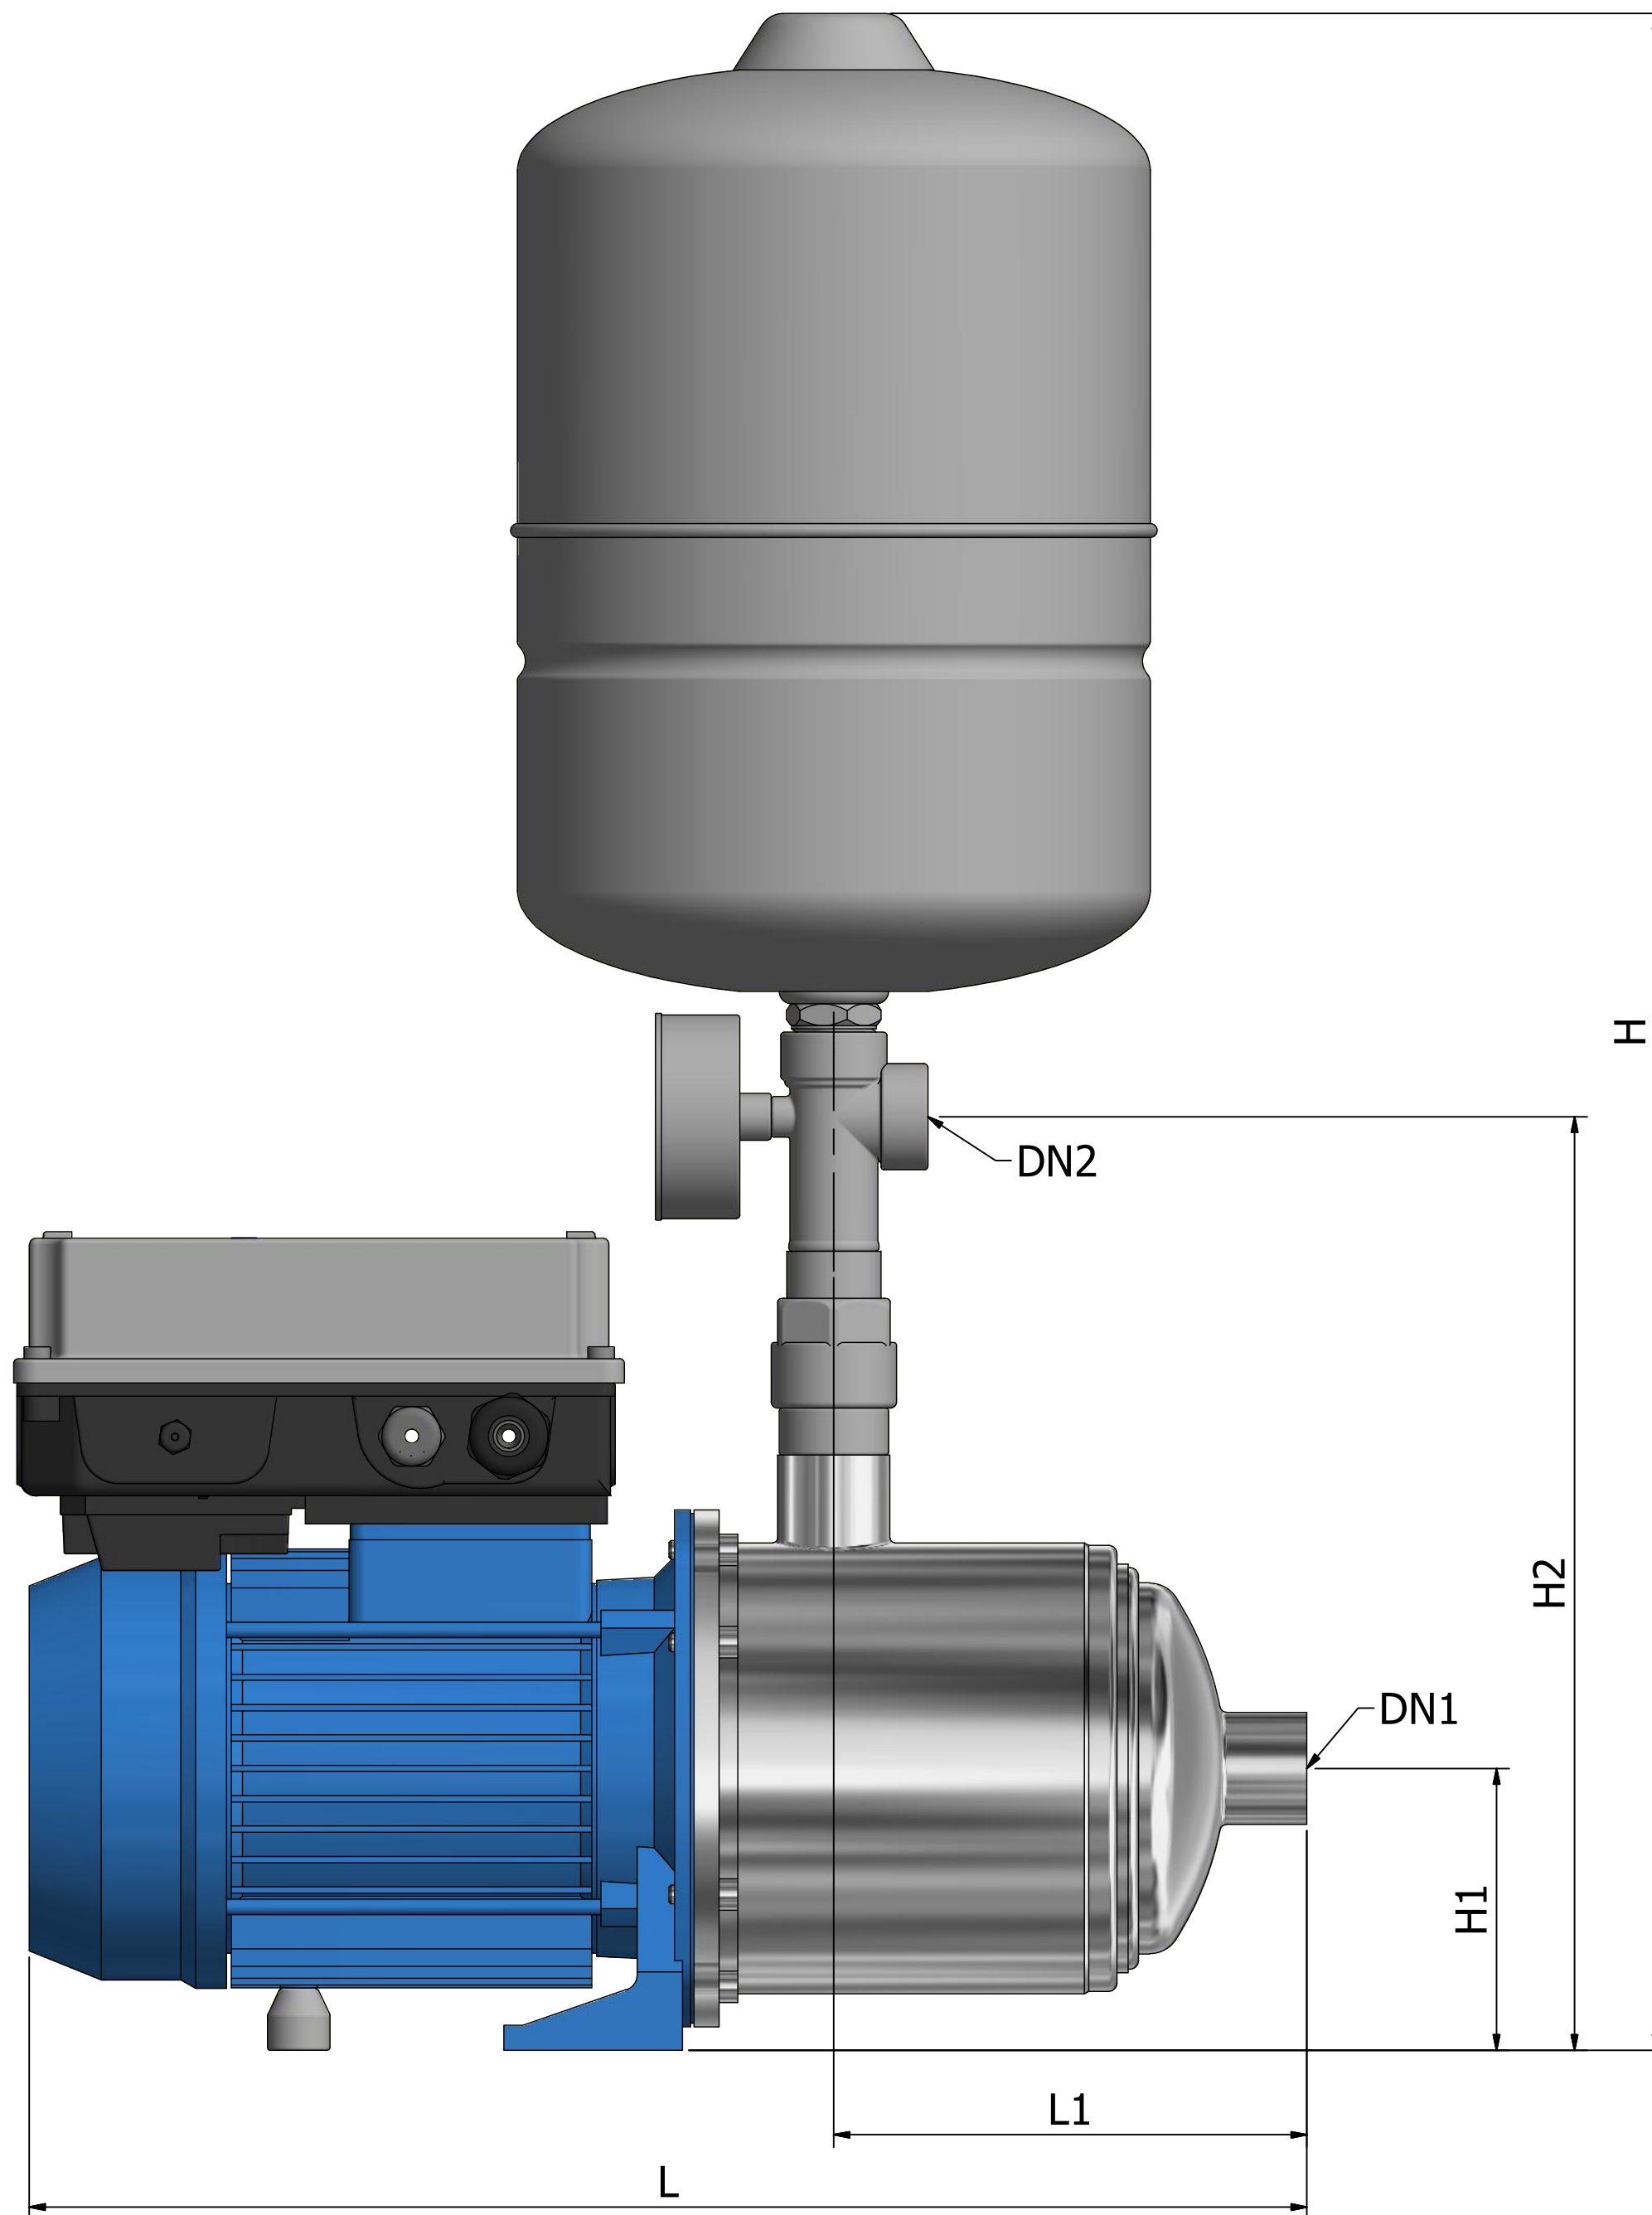

DIMENSIONS OF SINGLE PUMP UNITS						
MODEL REF	DN1	DN2	H	H1	H2	L
1MX5-2RS/2DPT	1.1/4"	1"	700	80	310	360
1MX5-5RS/2DPT	1.1/4"	1"	700	80	310	470
1MX5-6RS/2DPT	1.1/4"	1"	700	80	310	498
1MX5-7RS/2DPT	1.1/4"	1"	700	80	310	519
1MX5-8RS/2DPT	1.1/4"	1"	700	80	310	543

Rev	Date	Description						
THIRD ANGLE PROJECTION								
<p>THIS DRAWING IS CONFIDENTIAL AND MAY NOT BE USED, COPIED OR DISCLOSED TO ANYONE WITHOUT THE PERMISSION OF D.P. & T.</p>								
PRODUCT CODE		PRODUCT DESCRIPTION SINGLE SERIES						
Drawn By:	R.U.	Checked By:	C.W.	Approved By:	C.W.	REV	1	SHEET 1 OF 1
Drawn Date:	02/02/2021	Checked Date:	02/02/2021	Approved Date:	02/02/2021	SIZE	A3	SCALE 1:2