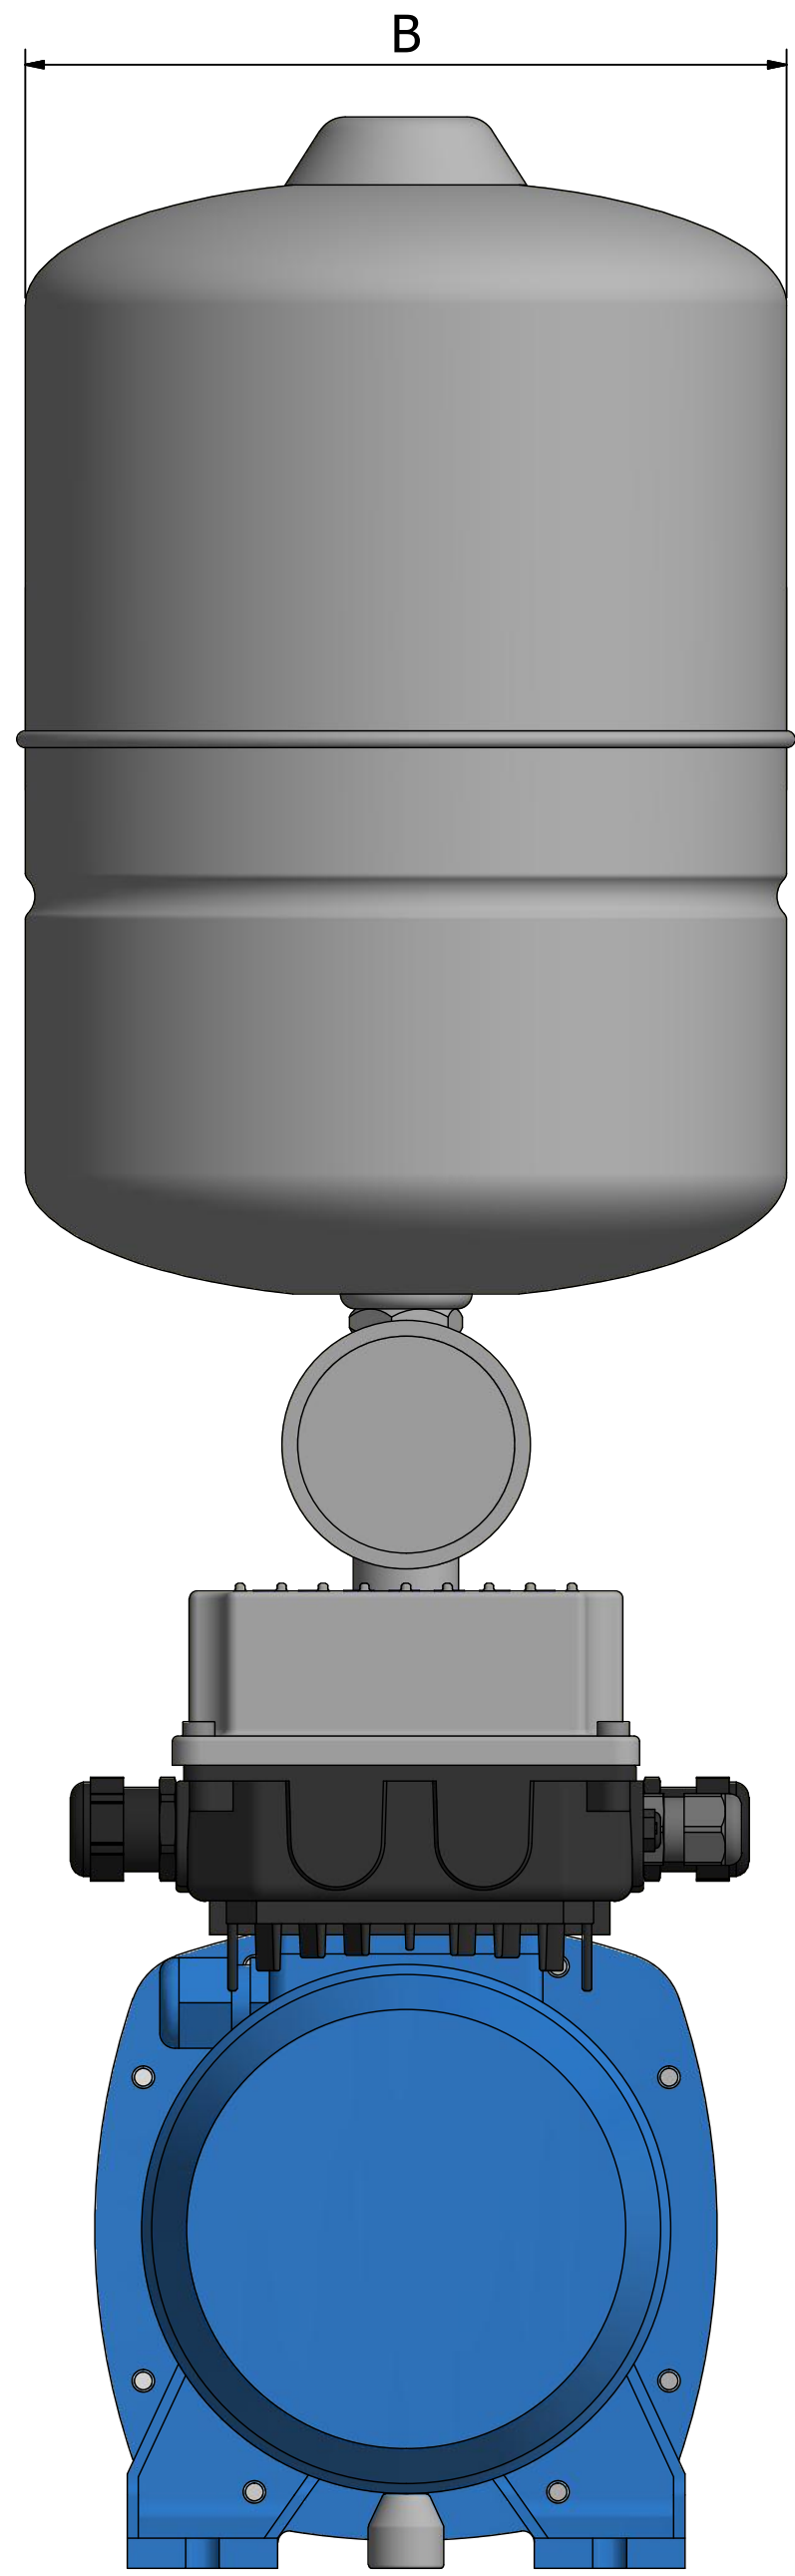

DIMENSIONS OF SINGLE PUMP UNITS						
MODEL REF	DN1	DN2	H	H1	H2	L
1MX5-2RS/2DPT	1.1/4"	1"	700	80	310	360
1MX5-5RS/2DPT	1.1/4"	1"	700	80	310	470
1MX5-6RS/2DPT	1.1/4"	1"	700	80	310	498
1MX5-7RS/2DPT	1.1/4"	1"	700	80	310	519
1MX5-8RS/2DPT	1.1/4"	1"	700	80	310	543

Rev	Date	Description						
THIRD ANGLE PROJECTION								
<p>THIS DRAWING IS CONFIDENTIAL AND MAY NOT BE USED, COPIED OR DISCLOSED TO ANYONE WITHOUT THE PERMISSION OF D.P. & T.</p>								
PRODUCT CODE		PRODUCT DESCRIPTION SINGLE SERIES						
Drawn By:	R.U.	Checked By:	C.W.	Approved By:	C.W.	REV	1	SHEET 1 OF 1
Drawn Date:	02/02/2021	Checked Date:	02/02/2021	Approved Date:	02/02/2021	SIZE	A3	SCALE 1:2