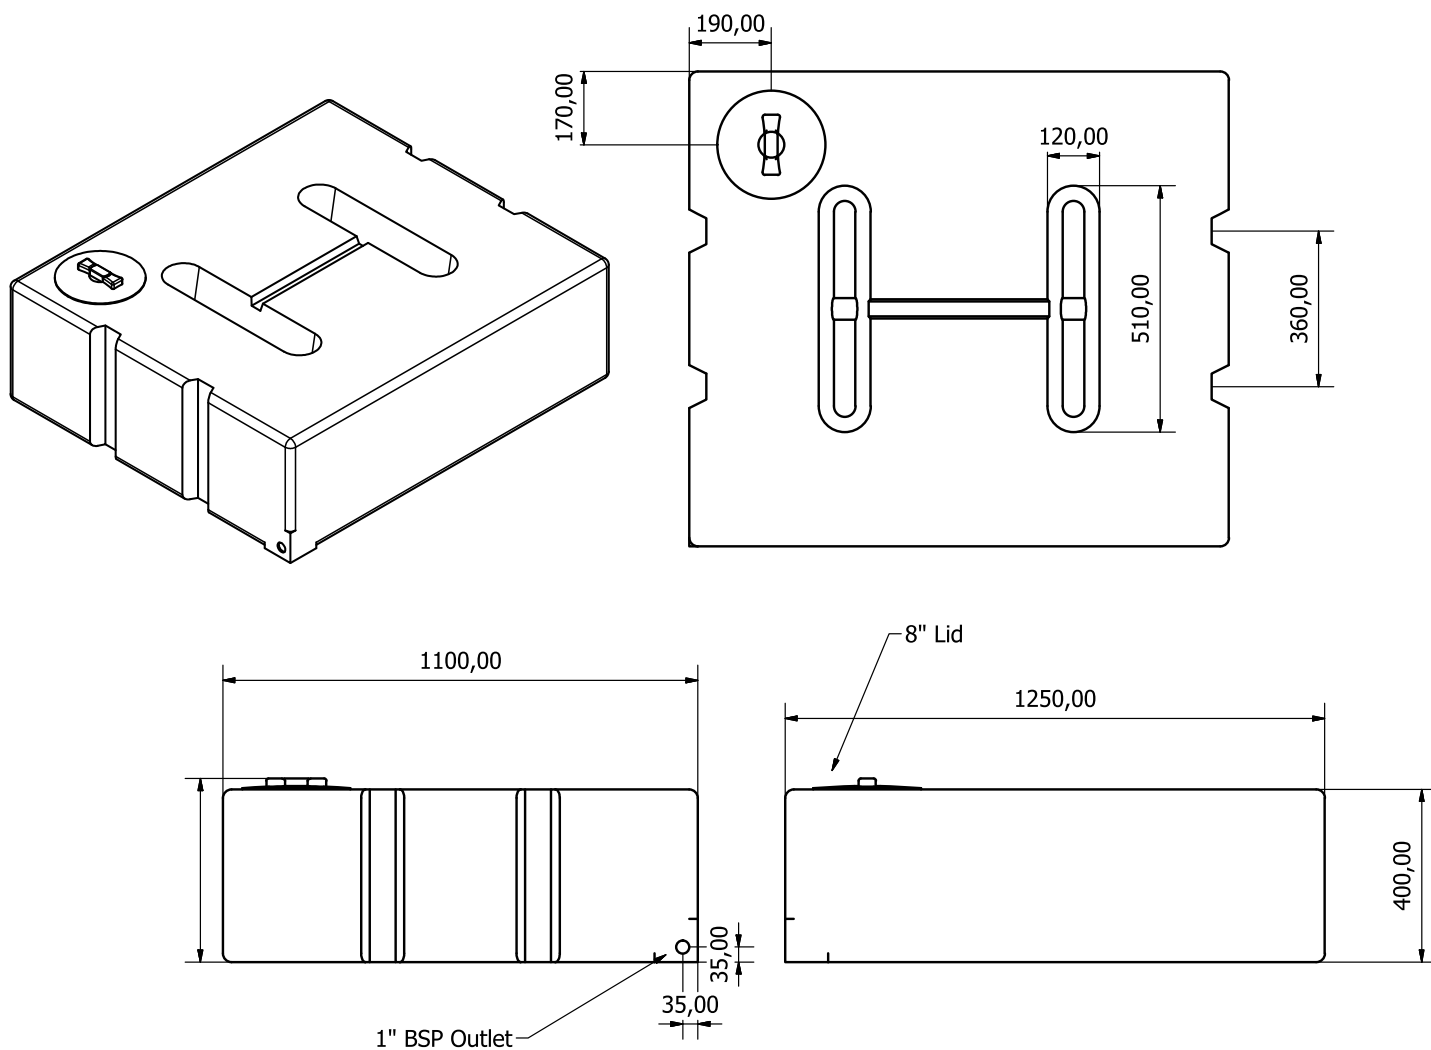

OVERALL DIMENSIONS :	
Height (mm):	400
Length (mm):	1250
Width (mm):	1100
Capacity (Litres):	460
Capacity (Gallons):	101
Weight (Kg):	36
Material:	MDPE
Potable:	Potable
Outlet Size:	1" BSP
Lid size (mm):	200

DIMENSIONS ARE ALL IN MM. UNLESS OTHERWISE STATED. ALL TOLERANCES +/- 1MM UNLESS STATED.