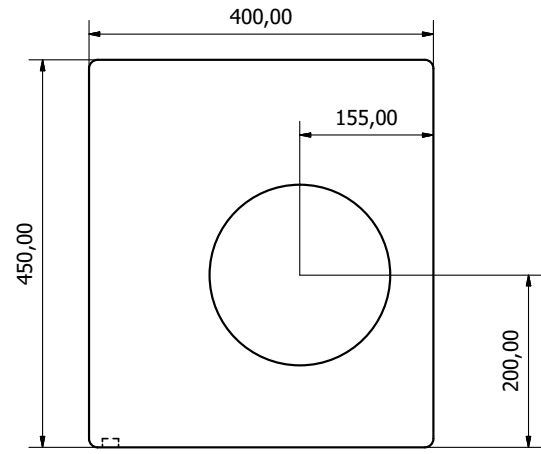

65 Litre Water Tank

- Height (mm): 400
- Length (mm): 400
- Width (mm): 450
- Capacity (Litres): 65
- Weight (Kg): 5.80
- Outlet Size: 3/4" BSP Female
- Lid size (mm): 125

This drawing and the information thereon is the sole property of Tanks Direct Limited and shall not be copied or reproduced without the consent of Tanks Direct Limited. dimensions are all in mm unless otherwise stated. all tolerances +/- 1mm unless stated.