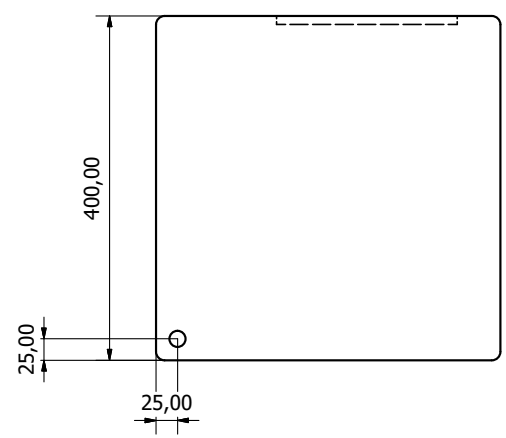

65 Litre Water Tank

- Height (mm): 400
- Length (mm): 400
- Width (mm): 450
- Capacity (Litres): 65
- Weight (Kg): 5.80
- Outlet Size: 3/4" BSP Female
- Lid size (mm): 125

This drawing and the information thereon is the sole property of Tanks Direct Limited and shall not be copied or reproduced without the consent of Tanks Direct Limited. dimensions are all in mm unless otherwise stated. all tolerances +/- 1mm unless stated.