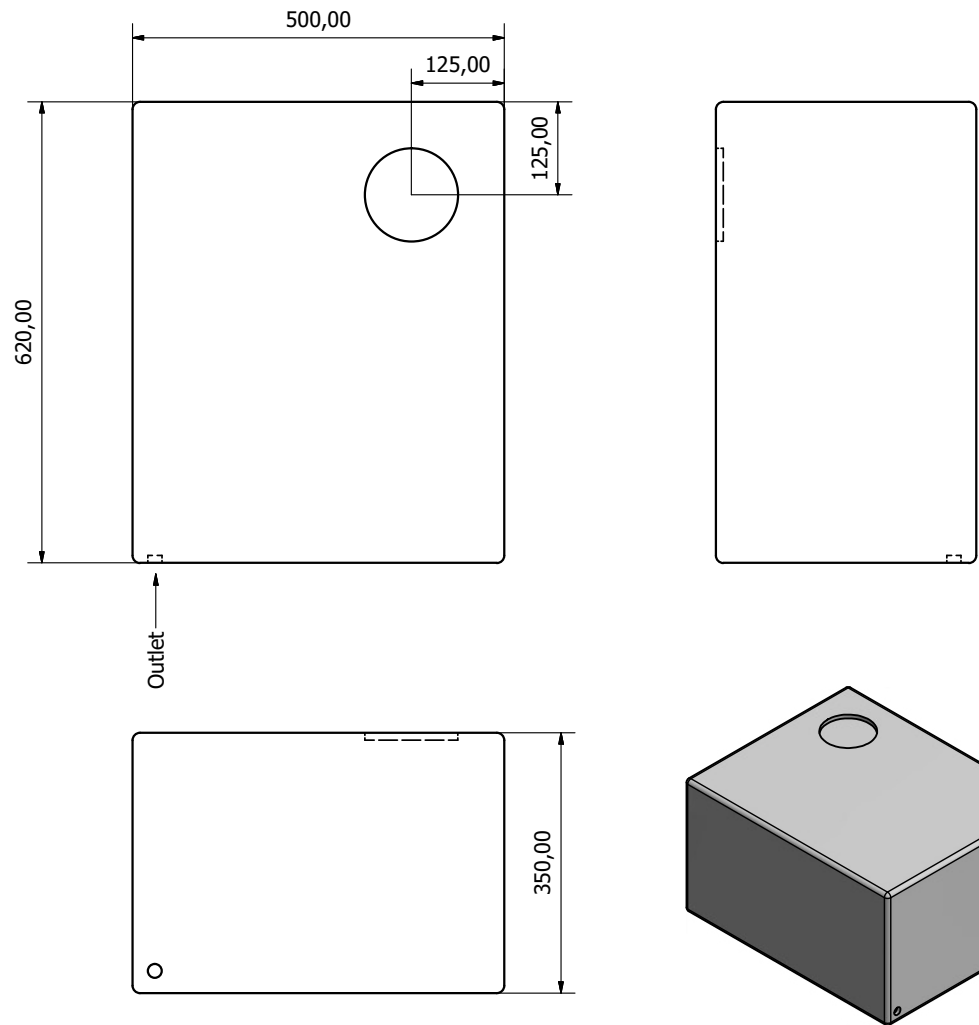

95 Litre Water Tank - Flat

- Height (mm): 350
- Length (mm): 620
- Width (mm): 500
- Capacity (Litres): 95
- Weight (Kg): 8.00
- Outlet Size: 3/4" BSP Female
- Lid size (mm): 125

This drawing and the information thereon is the sole property of Tanks Direct Limited and shall not be copied or reproduced without the consent of Tanks Direct Limited. dimensions are all in mm unless otherwise stated. all tolerances +/- 1mm unless stated.