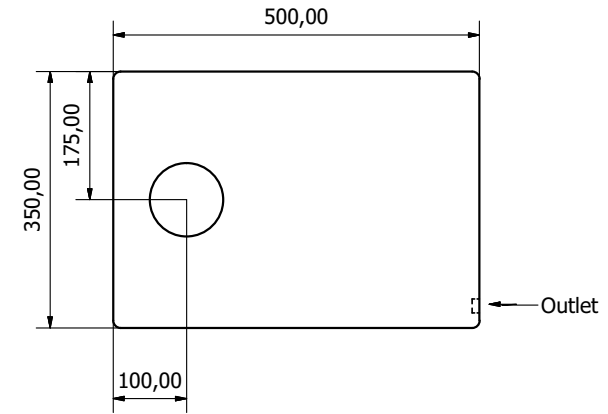

95 Litre Water Tank - Tower

Height: 620mm
 Width: 500mm
 Length: 350mm
 Weight: 8kg
 Lid size (mm): 150
 Outlet Size: 3/4" BSP Female

This drawing and the information thereon is the sole property of Tanks Direct Limited and shall not be copied or reproduced without the consent of Tanks Direct Limited. dimensions are all in mm unless otherwise stated. all tolerances +/- 1mm unless stated.