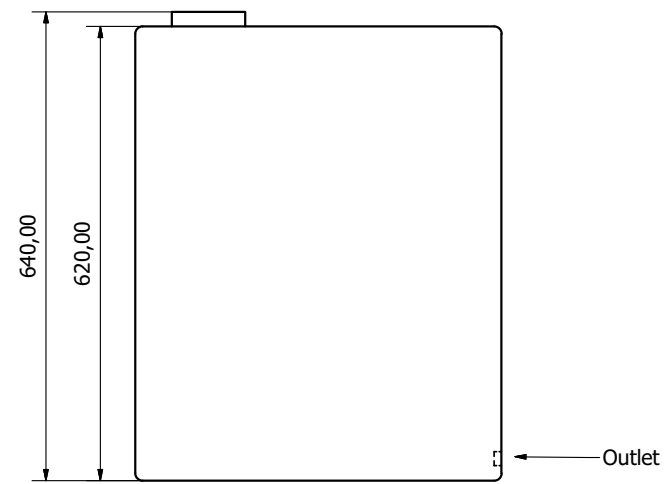

95 Litre Water Tank - Tower

Height: 620mm
 Width: 500mm
 Length: 350mm
 Weight: 8kg
 Lid size (mm): 150
 Outlet Size: 3/4" BSP Female

This drawing and the information thereon is the sole property of Tanks Direct Limited and shall not be copied or reproduced without the consent of Tanks Direct Limited. dimensions are all in mm unless otherwise stated. all tolerances +/- 1mm unless stated.