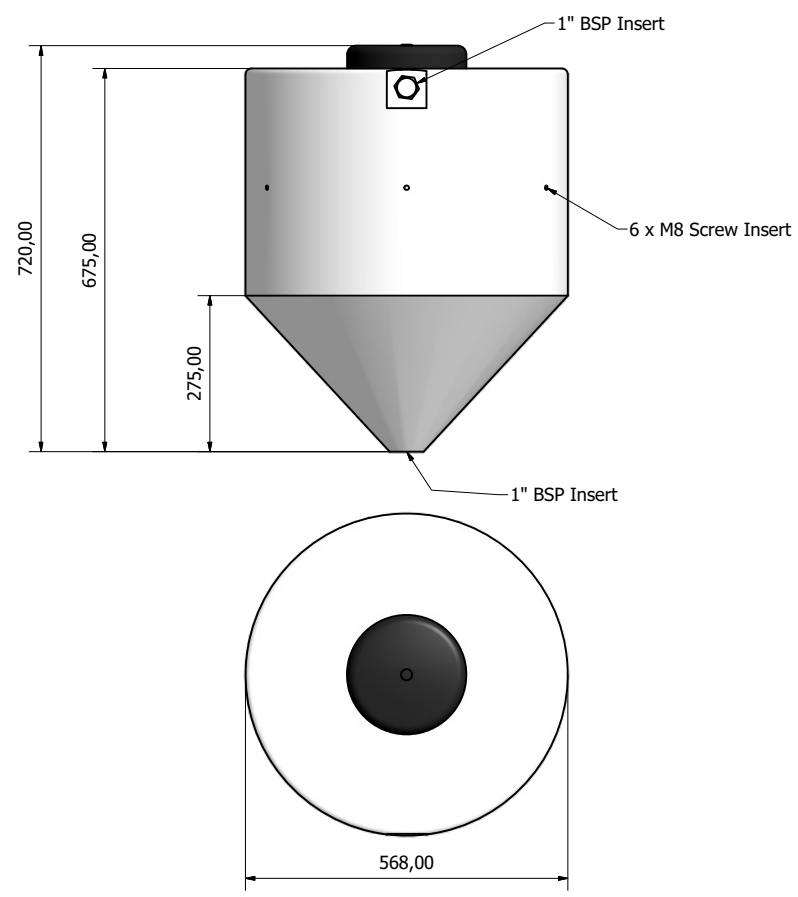

100 Litre Conical Water Tank

Height (mm): 725
Diameter (mm): 568
Capacity (Litres): 100
Outlet Size: 1" BSP Female
Lid size (mm): 200

This drawing and the information thereon is the sole property of Tanks Direct Limited and shall not be copied or reproduced without the consent of Tanks Direct Limited. dimensions are all in mm unless otherwise stated. all tolerances +/- 1mm unless stated.