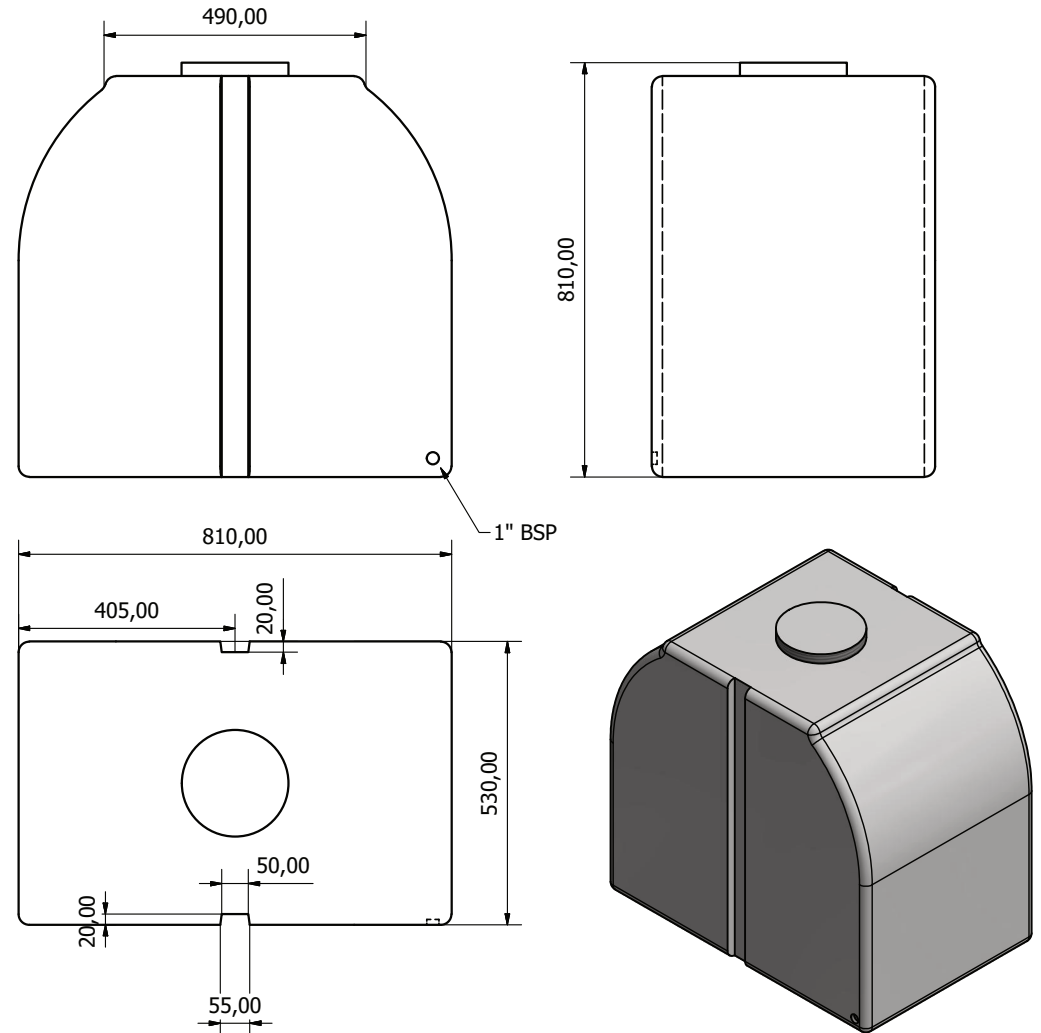

300 Litre D-Shaped Water Tank

Lid 200mm
 Height 810mm
 Width 810mm
 Length 550mm
 Weight 15kgs
 Capacity 300 litres

This drawing and the information thereon is the sole property of Tanks Direct Limited and shall not be copied or reproduced without the consent of Tanks Direct Limited. dimensions are all in mm unless otherwise stated. all tolerances +/- 1mm unless stated.