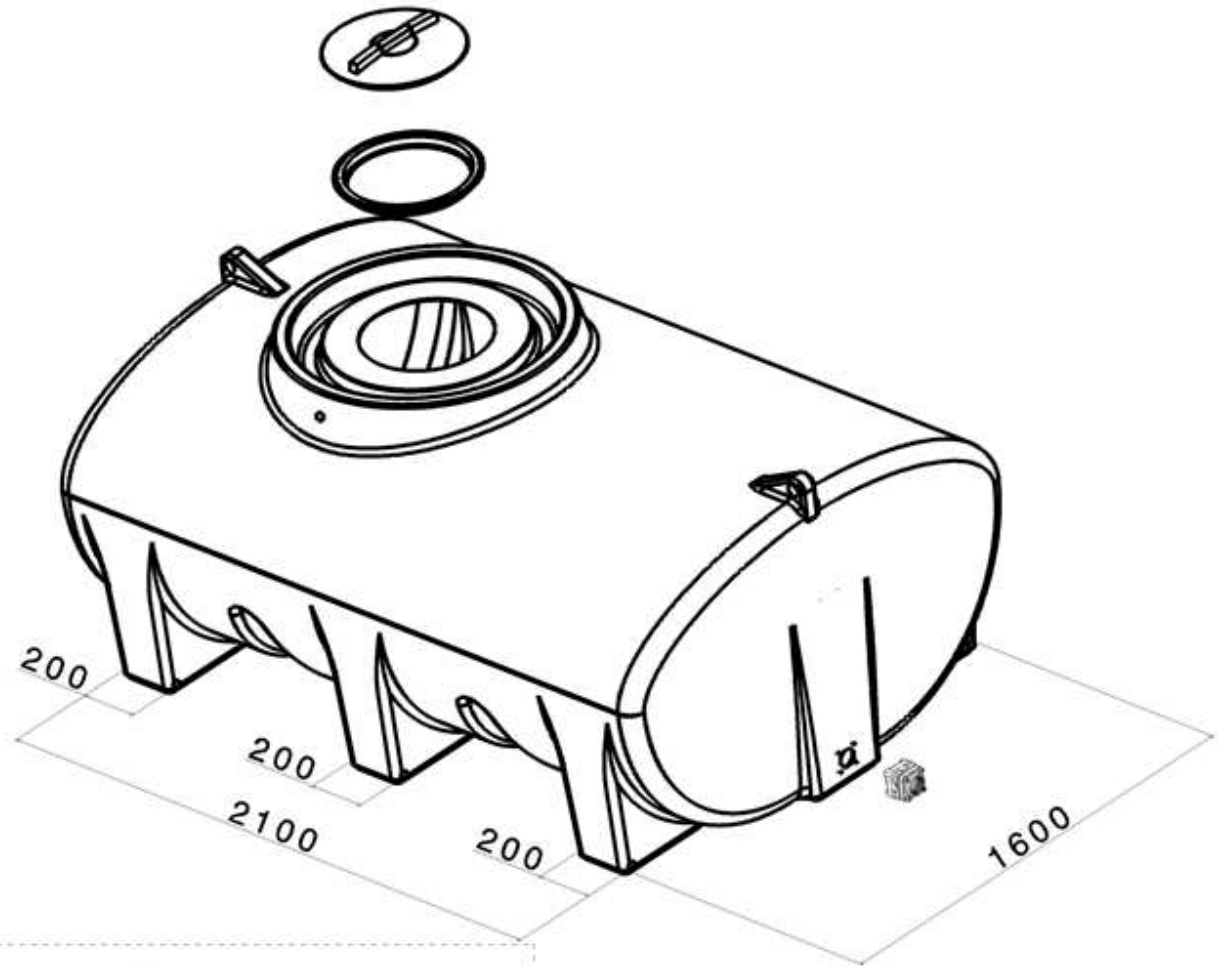

Technical Data Sheet

171037 - Horizontal Tank

Overall Dimensions

2500 (L) x 1700 (W) x 1690 (H) mm