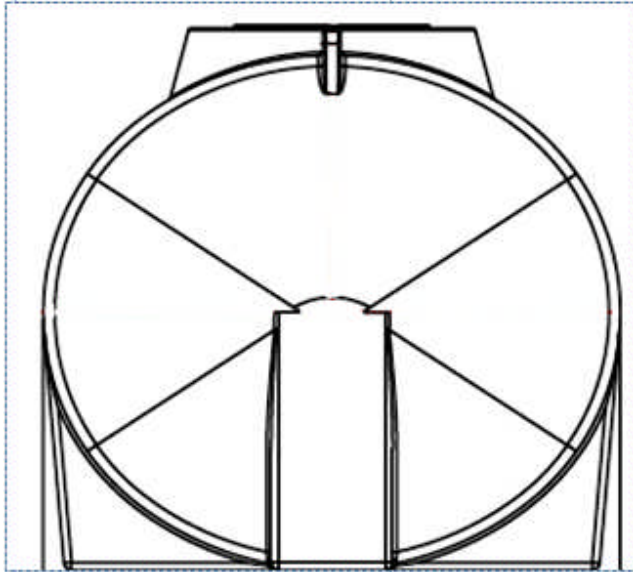

Technical Data Sheet

171037 - Horizontal Tank

Overall Dimensions

2500 (L) x 1700 (W) x 1690 (H) mm