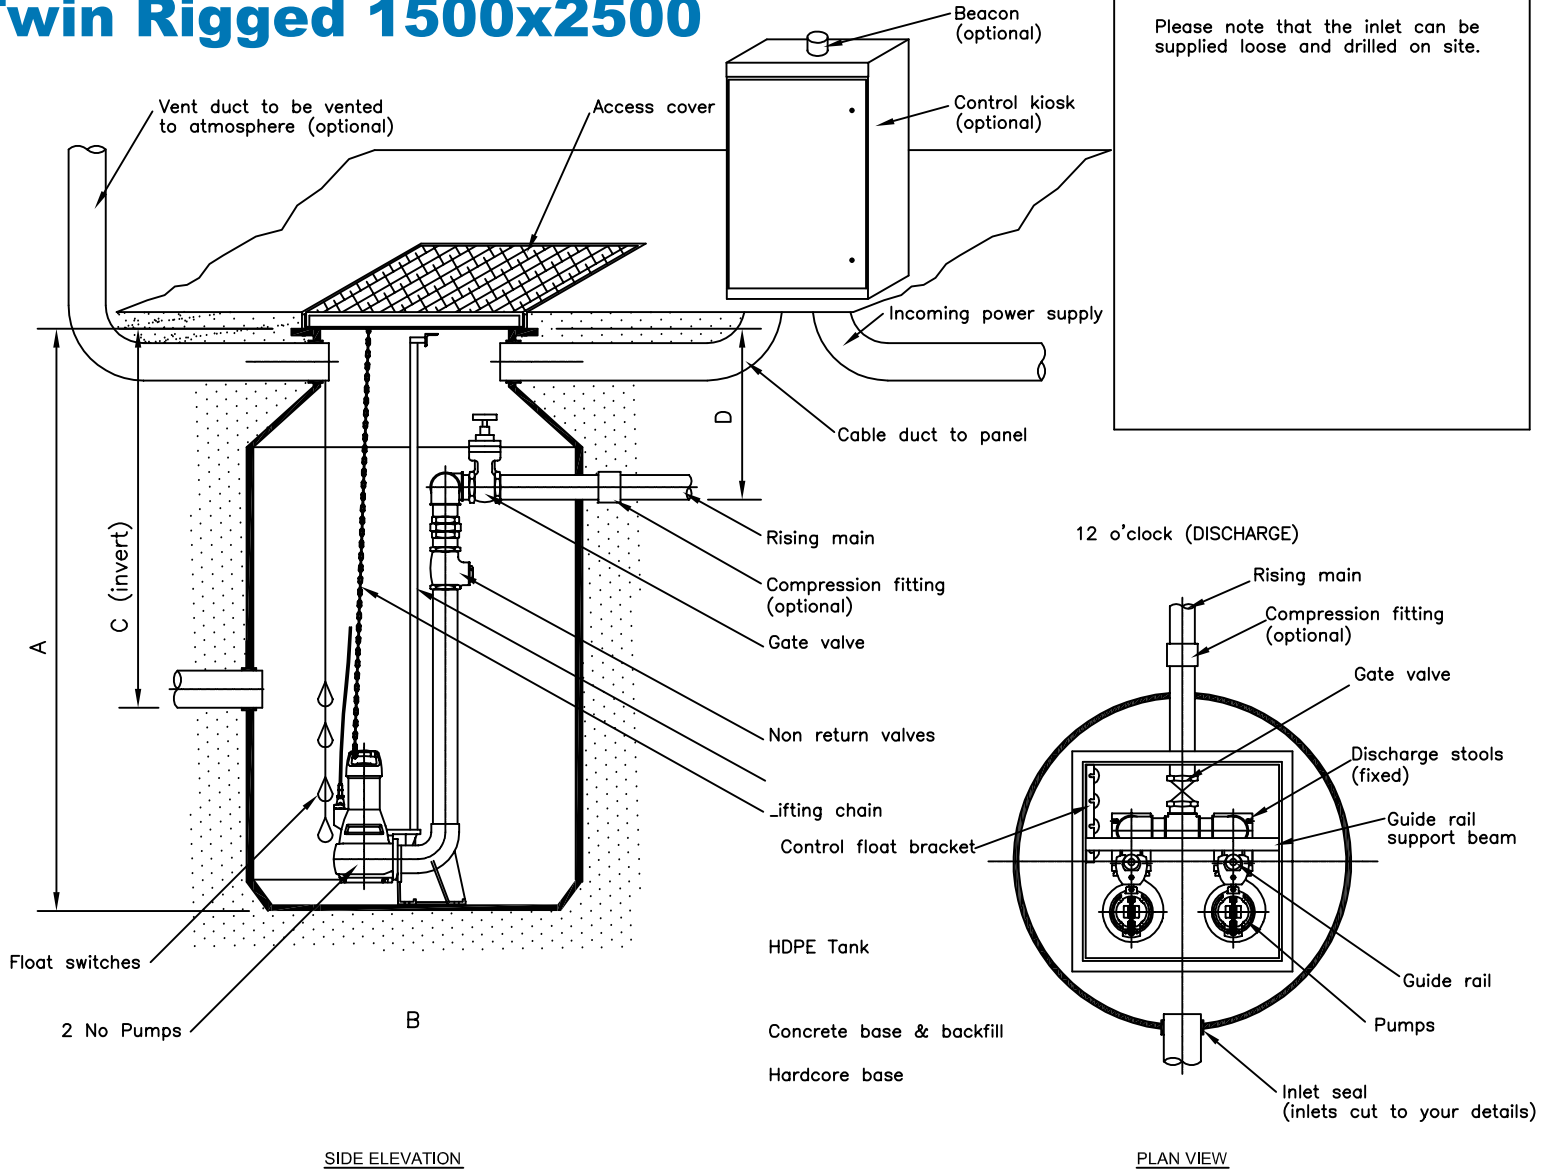

# Twin Rigged 1500x2500

ACCESS COVER (CLEAR OPENINGS)		
LENGTH (mm)	WIDTH (mm)	TYPE
750	600	5 TONNE

KIOSK (SINGLE DOOR)		
LENGTH (mm)	WIDTH (mm)	HEIGHT (mm)
750	400	1250

FABRICATION SPECIFICATIONS				
ITEM	INDEX	DEPTH (mm)	DIAMETER (mm)	CLOCK FACE POSITION
Tank depth	A	2500		
Tank $\phi$	B		1500	
Inlet	C1		110	
Inlet	C2			
Inlet	C3			
Inlet	C4			
Discharge	D	600	63/90	12
Cable duct			110	
Vent				

Comments

Please note that the inlet can be supplied loose and drilled on site.