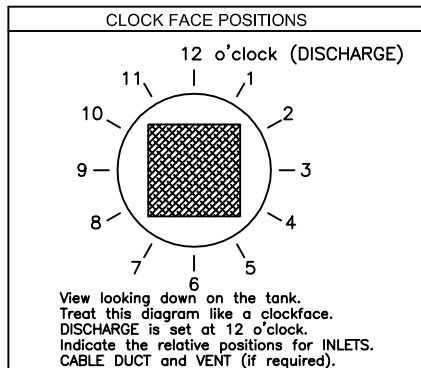

# Twin Rigged 1500x2500

ACCESS COVER (CLEAR OPENINGS)		
LENGTH (mm)	WIDTH (mm)	TYPE
750	600	5 TONNE

KIOSK (SINGLE DOOR)		
LENGTH (mm)	WIDTH (mm)	HEIGHT (mm)
750	400	1250

FABRICATION SPECIFICATIONS				
ITEM	INDEX	DEPTH (mm)	DIAMETER (mm)	CLOCK FACE POSITION
Tank depth	A	2500		
Tank $\phi$	B		1500	
Inlet	C1		110	
Inlet	C2			
Inlet	C3			
Inlet	C4			
Discharge	D	600	63/90	12
Cable duct			110	
Vent				