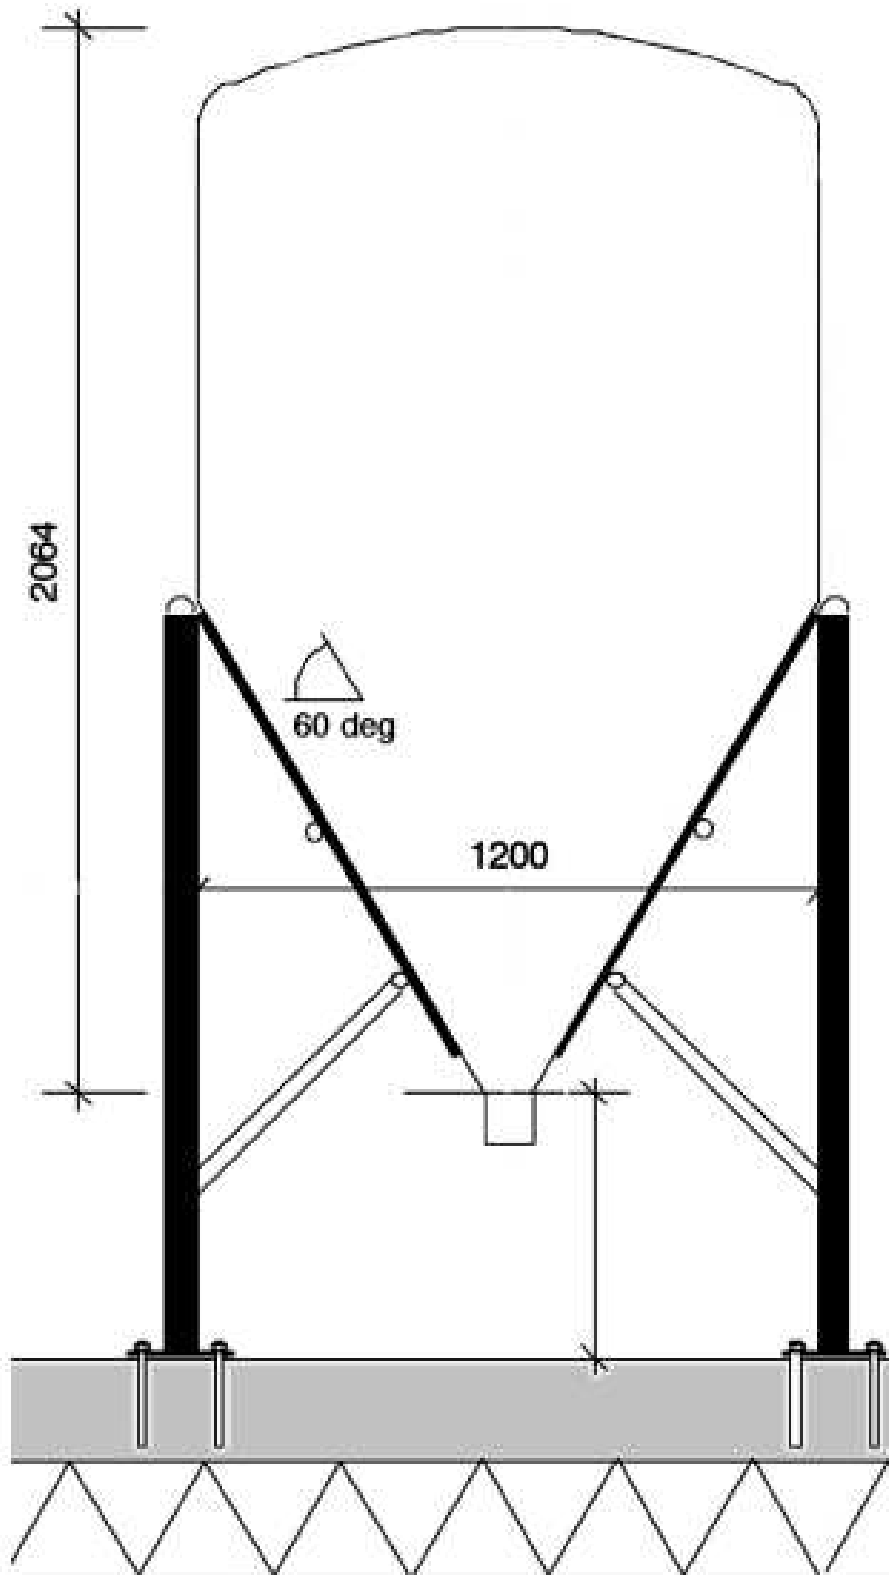

> > **Technical Data Sheet**
17520560 -
Tank 60 Degree Cone

1600L Cone Bottom

Standard Outlet
Access Point
(Internal Diameter)
Colours Available;
Black
Natural

BSP
410mm

TD
Tanks Direct

Tanks-Direct Ltd
Channel House
Mart Road
Minehead
Somerset
TA24 5BJ
01643 703358
sales@tanks-direct.co.uk
www.tanks-direct.co.uk