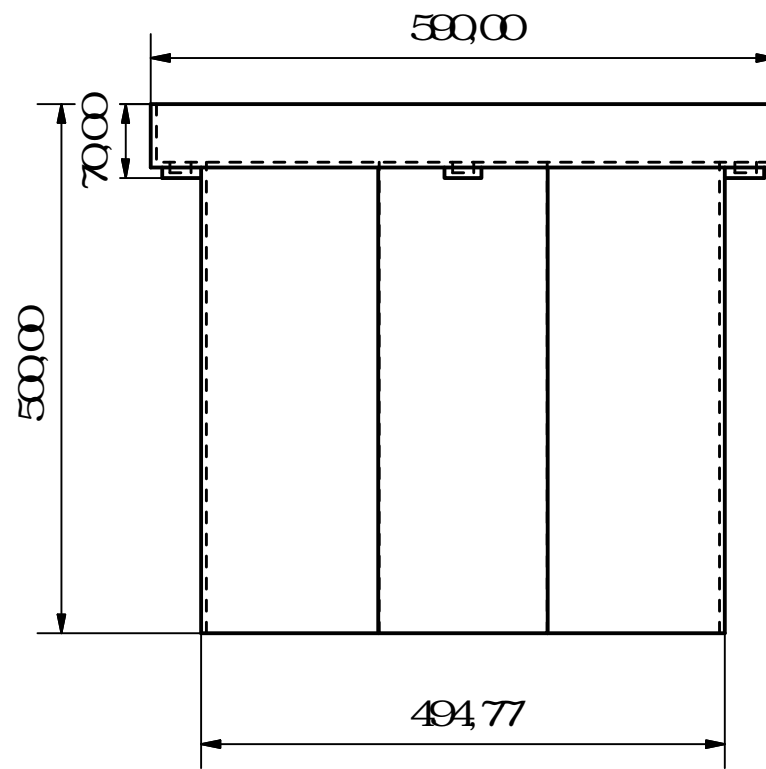

Lower Neck

Upper Neck

Designed by ianv	Checked by	Approved by	Date	Date 13/08/2010	
Tanks Direct Neck Parts			Neck Parts		Sheet 1 / 1
			Edition		