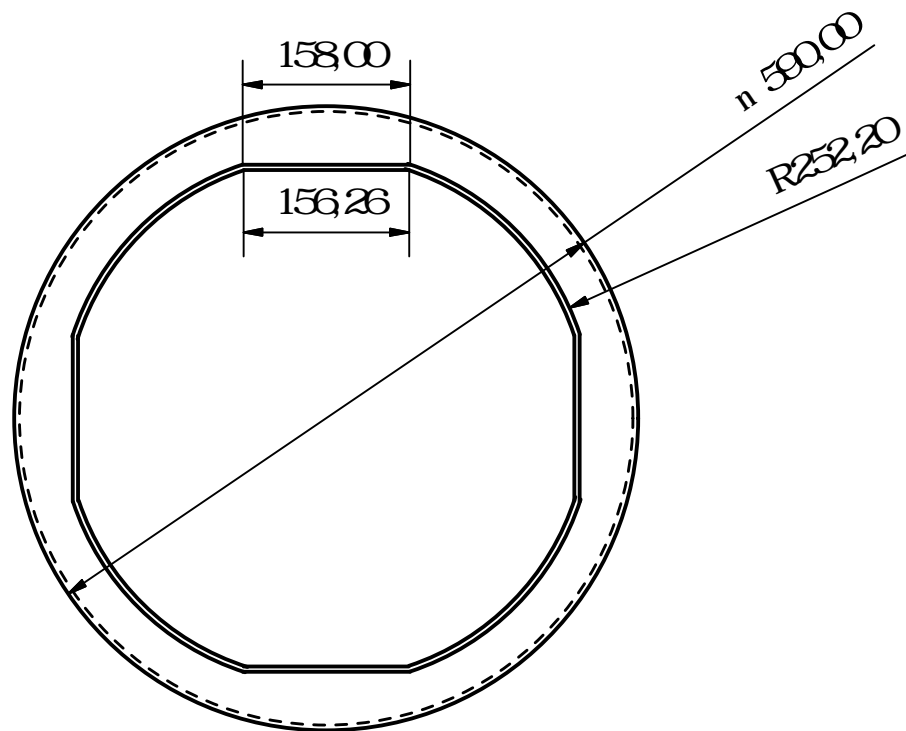

Lower Neck

Upper Neck

Designed by ianv	Checked by	Approved by	Date	Date 13/08/2010	
Tanks Direct Neck Parts			Neck Parts		Sheet 1 / 1
			Edition		