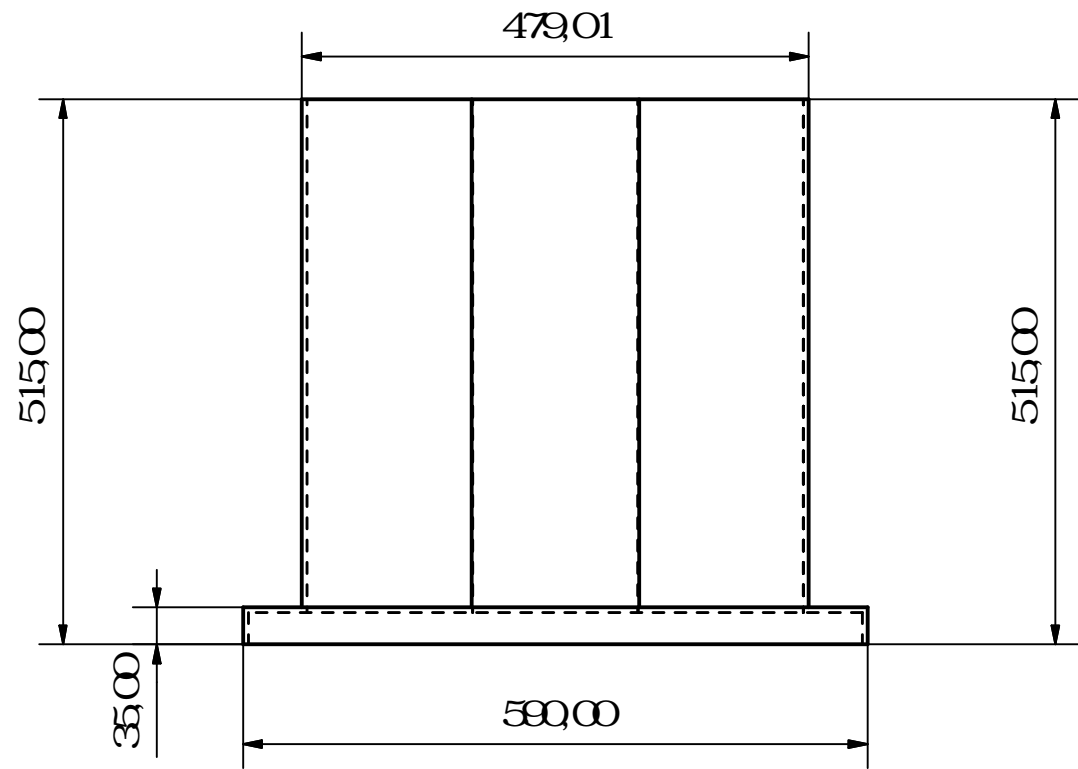

Lower Neck

Upper Neck

Designed by ianv	Checked by	Approved by	Date	Date 13/08/2010	
Tanks Direct Neck Parts			Neck Parts		Sheet 1 / 1
			Edition		