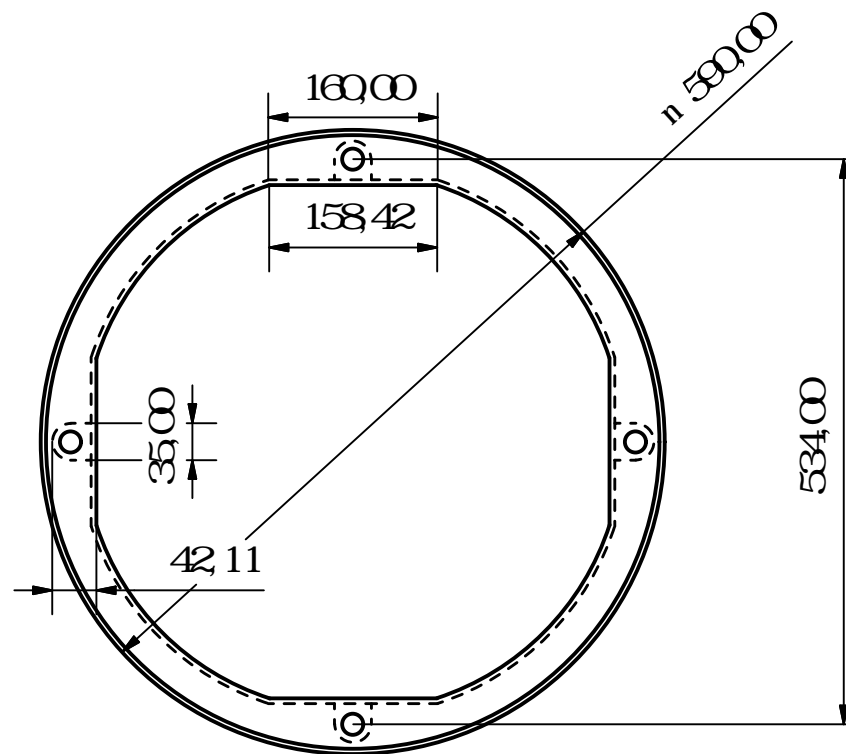

Lower Neck

Upper Neck

Designed by ianv	Checked by	Approved by	Date	Date 13/08/2010	
Tanks Direct Neck Parts			Neck Parts		Sheet 1 / 1
			Edition		